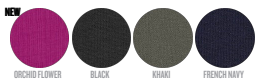

## COLORS

ORCHID FLOWER BLACK KHAKI FRENCH NAVY

## ESSENTIAL HEATHERS

MID HEATHER GREY CREAM HEATHER GREY