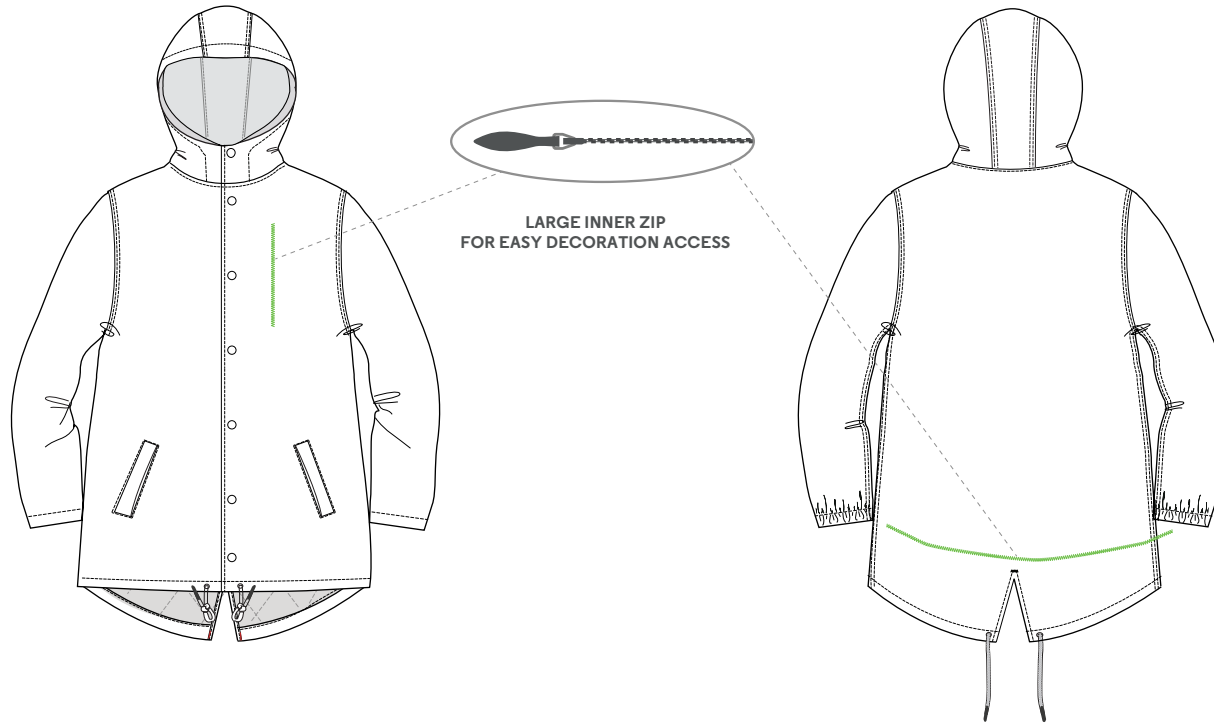

# PADDED PARKER TWEED

100% Recycled Polyester

<b>SCREEN PRINT</b>	✘	<b>NEED SPECIAL INKS AND ADDITIVES FOR LOW CURING TEMPERATURE</b>
<b>TRANSFER</b> DTF, FLOCK, SCREEN	✔	<b>MAX 130°C / 2-3 BARS / BAKING PAPER ANTI-MIGRATION LAYER RECOMMENDED USE TYPE OF GLUE ADEQUATE FOR PRESS T° STEAM AFTER PRESS TO LIMIT SHINY MARKS</b>
<b>D.T.G.</b>	✘	<b>INSTEAD USE TRANSFER ( FOLLOW TRANSFER RECOMMENDATIONS )</b>
<b>EMBROIDERY</b>	✔	<b>DIRECT EMBROIDERY, STITCHED PATCH, LOOP LABELS...</b>

**STANLEY/STELLA**