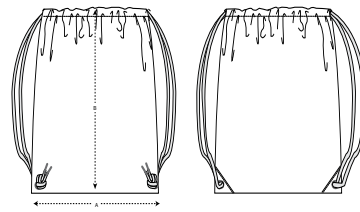

UNISEX BAGS
GYM BAG

STAU763

Woven gym bag

Canvas
80% Recycled cotton, 20% Recycled polyester
300 GSM

- Top edge double folded for strength and clean finish
- Reinforcing bartack at tunnel openings
- Heavy drawcord straps with knot at ends
- Gun metal eyelets and drawcord tipping
- Reinforcing triangles at bottom corners

OS

WHITES

COLORS

ESSENTIAL
HEATHERS

Size guide

SIZES		OS
A	Width	37
B	Length	43

Printing Specifications

Fits all kinds of print techniques. Please download our printing guide for details.

Wash similar colours together, do not iron on print, wash and iron inside out.

STANLEY/STELLA