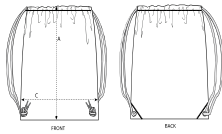

UNISEX BAGS  
**STAU763 - GYM BAG**

**Woven gym bag**

- Top edge double folded for strength and clean finish
- Reinforcing bartack at tunnel openings
- Heavy drawcord straps with knot at ends
- Gun metal eyelets and drawcord tipping
- Reinforcing triangles at bottom corners

Shell : Canvas , 80% Cotton - Recycled , 20% Polyester - Recycled , Fabric washed , 300 GSM

WHITES

COLORS

ESSENTIAL  
HEATHERS

Printing Specifications

For suitable print techniques, please download our printing guide

Certifications & memberships

Wash Instructions

Wash similar colours together, do not iron on print, wash and iron inside out.

SIZES		OS
A	Height	43
C	Width	37