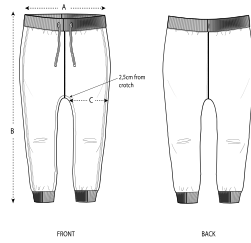

HEATHER GREY

BABY PANTS

STBB92I - BABY SHAKER

The babies' jogger pants

Medium Fit

- 1x1 rib at waistband and bottom hem
- Flat drawcords in matching body colour finish clean without tipping
- Embroidered eyelets
- Single needle topstitch at waistband
- Side seams with double needle topstitch

Combo options

Baby Creator

Baby Changer

Baby Cruiser

Mini Shake

Shell : French Terry , 85% Cotton - Organic Ring Spun Combed , 15% Polyester - Recycled , Fabric washed , Light sueded , 280 GSM

Printing Specifications

For suitable print techniques, please download our printing guide

Certifications & memberships

Wash Instructions

Wash similar colours together, no ironing on print, wash and iron inside out.

SIZES	0-6 M/56-68CM	6-12 M/68-80CM	12-18 M/80-86CM	18-24 M/86-92CM	24-36 M/92-98CM
A Waist	17	19	20	21	22.8
B Leg Length	34	40	44	47	52
C Tight	12	14.5	16.5	17.5	18.5

PACKING

SIZES	0-6 M/56-68CM	6-12 M/68-80CM	12-18 M/80-86CM	18-24 M/86-92CM	24-36 M/92-98CM
PCS/BAG	5	5	5	5	5
PCS/BOX	50	50	50	50	50