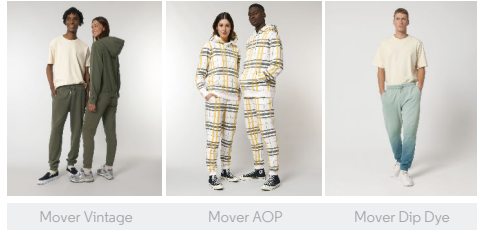

UNISEX PANTS
STBM569 - MOVER

The unisex jogger pants

Medium Fit

- 1x1 rib waistband
- Round drawcords in matching body colour with metal tipping
- Metal eyelets
- Pocket lining in single jersey
- Patch pocket at back
- 1x1 rib at bottom leg hem
- Waistband, pocket opening, rise seams, and leg cuff with twin needle topstitch

Combo options

COLORS

ESSENTIAL
 HEATHERS

Shell : Brushed , 85% Cotton - Organic Ring Spun Combed , 15% Polyester - Recycled , Fabric washed , Light sueded , 300 GSM

Printing Specifications

For suitable print techniques, please download our printing guide