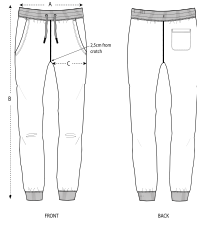

UNISEX PANTS
STBM569 - MOVER

The unisex jogger pants

Medium Fit

- 1x1 rib waistband
- Round drawcords in matching body colour with metal tipping
- Metal eyelets
- Pocket lining in single jersey
- Patch pocket at back
- 1x1 rib at bottom leg hem
- Waistband, pocket opening, rise seams, and leg cuff with twin needle topstitch

Combo options

COLORS

ESSENTIAL
 HEATHERS

Shell : Brushed , 85% Cotton - Organic Ring Spun Combed , 15% Polyester - Recycled , Fabric washed , Light sueded , 300 GSM

Printing Specifications

For suitable print techniques, please download our printing guide

Certifications & memberships

Wash Instructions

Wash similar colours together, do not iron on print, wash and iron inside out.

SIZES		XXS	XS	S	M	L	XL	XXL	3XL
A	Waist	33.5	34	37	40	43	46	49	50
B	Leg Length	98	100	102	104	106	108	110	110
C	Thigh	28	28	29.2	30	31	32.5	34	35

PACKING

SIZES		XXS	XS	S	M	L	XL	XXL	3XL
	PCS/BAG	5	5	5	5	5	5	5	5
	PCS/BOX	10	20	20	20	20	20	20	10