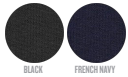

UNISEX PANTS
STBM569 - MOVER

The unisex jogger pants

Medium Fit

- 1x1 rib waistband
- Round drawcords in matching body colour with metal tipping
- Metal eyelets
- Pocket lining in single jersey
- Patch pocket at back
- 1x1 rib at bottom leg hem
- Waistband, pocket opening, rise seams, and leg cuff with twin needle topstitch

Combo options

COLORS

ESSENTIAL
 HEATHERS

Shell : Brushed , 85% Cotton - Organic Ring Spun Combed , 15% Polyester - Recycled , Fabric washed , Light sueded , 300 GSM

Printing Specifications

For suitable print techniques, please download our printing guide