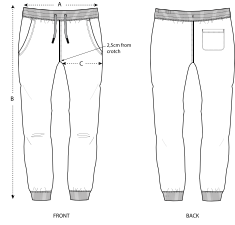

SIZES	XXS	XS	S	M	L	XL	XXL	3XL
A Waist	33.5	34	37	40	43	46	49	50
B Leg Length	98	100	102	104	106	108	110	110
C Thigh	28	28	29.5	30	31	32.5	34	35

PACKING

SIZES	XXS	XS	S	M	L	XL	XXL	3XL
PCS/BAG	5	5	5	5	5	5	5	5
PCS/BOX	10	20	20	20	20	20	20	10