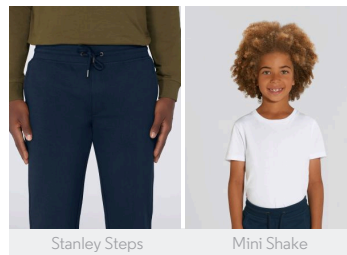

WOMEN JOGGING PANTS  
**STELLA TRACES**

 20 per box

STBW129

**The women's jogger pants**

Terry Sweatshirt  
 85% Organic ring-spun combed cotton, 15% Polyester  
 300 GSM

- Self fabric waistband
- Round drawcords in matching body colour with metal tipping
- Metal eyelets
- Single jersey on inside waistband and inside pockets (in contrast for some colours)
- Side panels in self fabric
- Patch pocket at back
- 1x1 rib at bottom leg hem
- Flatlock topstitch on all seams
- CERTIFICATION/STOCK: Based on stock levels, some quantities may be GOTS

**FITTED**

XS	S	M	L	XL
----	---	---	---	----

Size guide

SIZES	XS	S	M	L	XL
A Waist	38	40	42.5	45	47.5
B Leg Length	96	98	100	101	102
C Tight	25.8	26.5	27.5	29	30.5

Combo options

Printing Specifications

Fits all kinds of print techniques. Please download our printing guide for details.

WHITES

COLORS

ESSENTIAL HEATHERS

**STANLEY/STELLA**

Wash similar colours together, do not iron on print, wash and iron inside out.