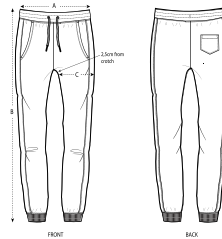

WOMEN JOGGING PANTS  
**STELLA TRACES**

 20 per box

STBW129

**The women's jogger pants**

Terry Sweatshirt  
 85% Organic ring-spun combed cotton, 15% Polyester  
 300 GSM

- Self fabric waistband
- Round drawcords in matching body colour with metal tipping
- Metal eyelets
- Single jersey on inside waistband and inside pockets (in contrast for some colours)
- Side panels in self fabric
- Patch pocket at back
- 1x1 rib at bottom leg hem
- Flatlock topstitch on all seams
- CERTIFICATION/STOCK: Based on stock levels, some quantities may be GOTS

**FITTED**

XS	S	M	L	XL
----	---	---	---	----

Size guide

SIZES	XS	S	M	L	XL
A Waist	38	40	42.5	45	47.5
B Leg Length	96	98	100	101	102
C Tight	25.8	26.5	27.5	29	30.5

Combo options

Printing Specifications

Fits all kinds of print techniques. Please download our printing guide for details.