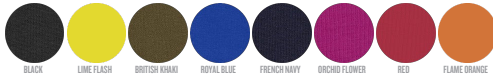

UNISEX NON PADDED JACKET
STJU834 - SPEEDER

COLORS

The unisex over the head jacket

Medium Fit

- Set-in sleeve
- Longer back length with curved hem for protection
- Bottom hem with adjustable plastic stopper and elastic cord
- Sealed hood visor
- Double layered hood with adjustable plastic stopper and elastic cord on inside
- Reverse nylon zip at center front with chin guard
- Zipped welt pockets with extra grosgrain puller
- Non functional flap front and back.
- Semi-elastic sleeve cuff
- Self fabric half moon at back neck
- Inside zip opening at bottom hem and inside loop with snap at armhole for easy access for chest decoration

Combo options

Speeder AOP

Shell : Plain Weave , 100% Polyester - Recycled , Fluorine-free DWR , 75 GSM
Lining : Mesh , 100% Polyester - Recycled , 75 GSM

Printing Specifications

For suitable print techniques, please download our printing guide