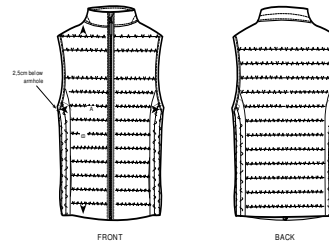

COLORS

NAVY BLACK

WOMEN PADDED JACKET
STELLA WALKS

STJW081

The women's body warmer

Ripstop
100% Recycled polyester, 100% Elastomultiester with Sorona®
70 GSM

- Sleeveless
- Nylon zip at center front with herringbone puller and chin guard
- Side pockets with hidden nylon zip
- Side panels for better shape
- Elastic tape binding at armhole
- Inside hanger loop in herringbone tape
- Fully quilted
- Inside zip opening for easy decoration

MEDIUM FIT

XS	S	M	L	XL
----	---	---	---	----

Size guide

SIZES		XS	S	M	L	XL
A	Half Chest	46	49	52	55	58
B	Body Length	56	58	60	62	64

Combo options

Stanley Hikes

Printing Specifications

Fits all kinds of print techniques. Please download our printing guide for details.