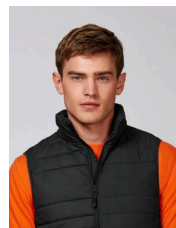

COLORS

NAVY BLACK

WOMEN PADDED JACKET
STELLA WALKS

STJW081

The women's body warmer

Ripstop
100% Recycled polyester, 100% Elastomultiester with Sorona®
70 GSM

- Sleeveless
- Nylon zip at center front with herringbone puller and chin guard
- Side pockets with hidden nylon zip
- Side panels for better shape
- Elastic tape binding at armhole
- Inside hanger loop in herringbone tape
- Fully quilted
- Inside zip opening for easy decoration

MEDIUM FIT

XS	S	M	L	XL
----	---	---	---	----

Size guide

SIZES		XS	S	M	L	XL
A	Half Chest	46	49	52	55	58
B	Body Length	56	58	60	62	64

Combo options

Stanley Hikes

Printing Specifications

Fits all kinds of print techniques. Please download our printing guide for details.

STANLEY/STELLA

Wash similar colours together, do not iron on print, wash inside out. Close all zips before washing. Use tennis balls for tumble dry at low temperature.