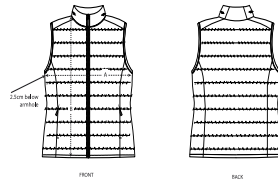

Combo options

Stanley Climber

Shell : Plain Weave , 100% Polyester - Recycled , Fluorine-free DWR , 75 GSM
Padding : 100% Polyester - Recycled , 175 GSM
Lining : Plain Weave , 100% Polyester - Recycled , Fluorine-free DWR , 75 GSM

SIZES		XS	S	M	L	XL	XXL
A	Half Chest	47	50	53	56	59	62
B	Body Length	58	60	62	64	66	68

PACKING

SIZES	XS	S	M	L	XL	XXL
PCS/BAG	5	5	5	5	5	5
PCS/BOX	10	10	10	10	10	10