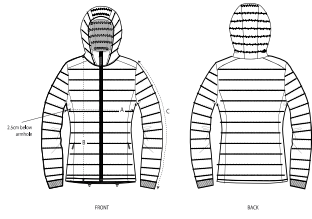

Combo options

Stanley Voyager Wool-Like

Shell : Plain Weave Brushed , 100% Polyester - Recycled , Fluorine-free DWR , 140 GSM

Padding : 100% Polyester - Recycled , 175 GSM

Lining : Plain Weave , 100% Polyester - Recycled , Fluorine-free DWR , 75 GSM

SIZES	XS	S	M	L	XL	XXL
A Half Chest	47	50	53	56	59	62
B Body Length	59.5	61.5	63.5	65.5	67.5	69.5
C Sleeve Length	63	64	65	66	67	67

PACKING

SIZES	XS	S	M	L	XL	XXL
PCS/BAG	5	5	5	5	5	5
PCS/BOX	5	5	5	5	5	5