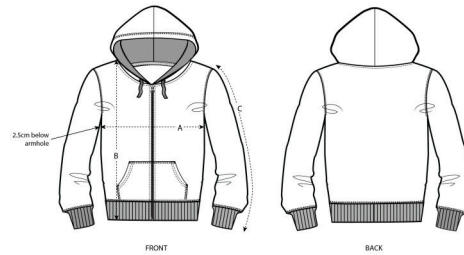

**KIDS / HOODIE SWEATSHIRTS**  
**MINI VOYAGES**

 20 per box

STSK902

**Zippered hoodie**

Terry Sweatshirt  
85% Organic ring-spun Combed Cotton, 15% Polyester  
300 GSM

- Set-in sleeve
- Lined hood in single jersey
- Greige drawcords at hood
- Inside herringbone back neck tape in greige colour
- 1x1 rib at sleeve hem and bottom hem
- Raw edge kangaroo pocket with flatlock cover stitch
- Metal zip and eyelets
- Flatlock topstitch on all seams

MEDIUM FIT

3-4 5-6 7-8 9-11 12-14

Size guide

COLORS

BLACK NAVY

ESSENTIAL HEATHERS

HEATHER GREY

SIZES		3-4	5-6	7-8	9-11	12-14
A	Half Chest	35	37	39	42	45
B	Body Length	42	46	50	54	58
C	Sleeve Length	39	44	49	53	57