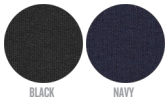

**KIDS / HOODIE SWEATSHIRTS**  
**MINI VOYAGES**

 20 per box

STSK902

**Zippered hoodie**

Terry Sweatshirt  
85% Organic ring-spun Combed Cotton, 15% Polyester  
300 GSM

- Set-in sleeve
- Lined hood in single jersey
- Greige drawcords at hood
- Inside herringbone back neck tape in greige colour
- 1x1 rib at sleeve hem and bottom hem
- Raw edge kangaroo pocket with flatlock cover stitch
- Metal zip and eyelets
- Flatlock topstitch on all seams

MEDIUM FIT

3-4 5-6 7-8 9-11 12-14

Size guide

COLORS

BLACK NAVY

ESSENTIAL HEATHERS

HEATHER GREY

SIZES		3-4	5-6	7-8	9-11	12-14
A	Half Chest	35	37	39	42	45
B	Body Length	42	46	50	54	58
C	Sleeve Length	39	44	49	53	57