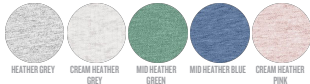

Combo options

WHITES

COLORS

ESSENTIAL HEATHERS

Shell : Single Jersey, 100% Cotton - Organic Ring Spun Combed, Fabric washed, 155 GSM

Printing Specifications

For suitable print techniques, please download our printing guide

Certifications & memberships

Wash Instructions

Wash similar colours together, do not iron on print, wash and iron inside out.

SIZES	3-4/98-104CM	5-6/110-116CM	7-8/122-128CM	9-11/134-146CM	12-14/152-164CM
A Half Chest	33	35	37	41	44
B Body Length	42	46	51.5	57.5	62.5
C Sleeve Length	11.5	12.5	14.5	16.5	18.5