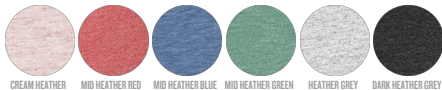

### COLORS

NEW

TANGERINE

BRIGHT ORANGE

COTTON PINK

RED

BURGUNDY

RASPBERRY

LAVENDER DAWN

AZUR

ROYAL BLUE

FRENCH NAVY

SKY BLUE

OCEAN DEPTH

CARIBBEAN BLUE

FRESH GREEN

GOLDEN YELLOW

ANTHRACITE

BLACK

### ESSENTIAL HEATHERS

CREAM HEATHER PINK

MID HEATHER RED

MID HEATHER BLUE

MID HEATHER GREEN

HEATHER GREY

DARK HEATHER GREY