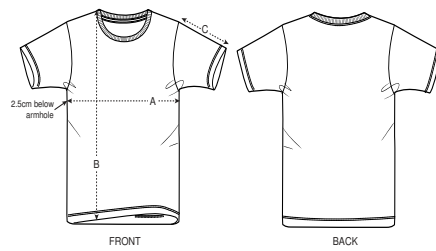

### SPECIAL HEATHERS

BLACK HEATHER BLUE

FRONT

BACK

SIZES	3-4	5-6	7-8	9-11	12-14
A Half Chest	33	35	37	41	44
B Body Length	42	46	51.5	57.5	62.5
C Sleeve Length	11.5	12.5	14.5	16.5	18.5