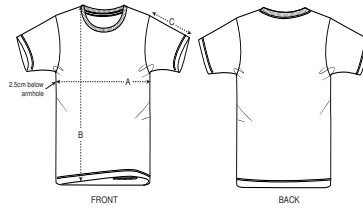

KIDS T-SHIRTS
STTK909 - MINI CREATOR

The iconic kids' t-shirt

Medium Fit

- Set-in sleeve
- 1x1 rib at neck collar
- Inside back neck tape in self fabric
- Sleeve hem and bottom hem with narrow double topstitch

Combo options

WHITES

COLORS

ESSENTIAL HEATHERS

Shell : Single Jersey, 100% Cotton - Organic Ring Spun Combed, Fabric washed, 155 GSM

Printing Specifications

For suitable print techniques, please download our printing guide

Certifications & memberships

Wash Instructions

Wash similar colours together, do not iron on print, wash and iron inside out.

SIZES	3-4/98-104CM	5-6/110-116CM	7-8/122-128CM	9-11/134-146CM	12-14/152-164CM
A Half Chest	33	35	37	41	44
B Body Length	42	46	51.5	57.5	62.5
C Sleeve Length	11.5	12.5	14.5	16.5	18.5

PACKING

SIZES	3-4/98-104CM	5-6/110-116CM	7-8/122-128CM	9-11/134-146CM	12-14/152-164CM
PCS/BAG	5	5	5	5	5
PCS/BOX	100	100	100	100	100