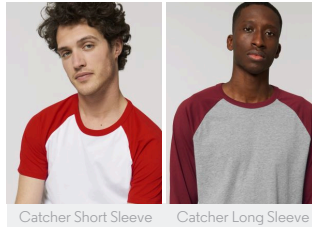

Combo options

Printing Specifications

Fits all kinds of print techniques. Please download our printing guide for details.

Wash similar colours together, do not iron on print, wash and iron inside out.

STANLEY/STELLA