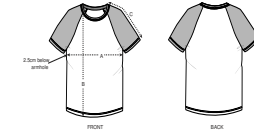

COLORS

ESSENTIAL HEATHERS

KIDS T-SHIRTS
MINI CATCHER SHORT SLEEVE

STTK914

The kids' contrast short sleeve t-shirt

Single Jersey
100% Organic ring-spun combed cotton
155 GSM

- Raglan sleeve
- 1x1 rib binding at neck collar in contrast colour
- Sleeve in contrast colour
- Sleeve hem and bottom hem with narrow double topstitch
- Bottom hem slightly curved

MEDIUM FIT

3-4	5-6	7-8	9-11	12-14
98-104cm	110-116cm	122-128cm	134-148cm	152-164cm

Size guide

SIZES		3-4	5-6	7-8	9-11	12-14
A	Half Chest	33	35	37	41	44
B	Body Length	42	46	51.5	57.5	62.5
C	Sleeve Length	21.5	22	23.5	26.5	30