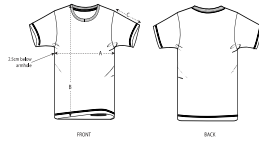

COLORS

KIDS T-SHIRTS

STTK940 - MINI CREATOR DIP DYE

The kids' dip dye t-shirt

Medium Fit

- Set-in sleeve
- 1x1 rib at neck collar
- Inside back neck tape in self fabric
- Sleeve hem and bottom hem with narrow double topstitch
- Dip dyed product, each garment may vary in appearance, colour may bleed, follow our care label
- Read carefully print recommendations

Combo options

Fuser Dip Dye

Mini Cruiser Dip Dye

Mini Shake Dip Dye

Shell : Single Jersey, 100% Cotton - Organic Ring Spun Combed , Garment washed , Garment dyed , 155 GSM

Printing Specifications

For suitable print techniques, please download our printing guide

SIZES	3-4/98-104CM	5-6/110-116CM	7-8/122-128CM	9-11/134-146CM	12-14/152-162CM
A Half Chest	33	35	37	41	44
B Body Length	42	46	51.5	57.5	62.5
C Sleeve Length	11.5	12.5	14.5	16.5	18.5

## PACKING

SIZES	3-4/98-104CM	5-6/110-116CM	7-8/122-128CM	9-11/134-146CM	12-14/152-162CM
PCS/BAG	5	5	5	5	5
PCS/BOX	100	100	100	100	100