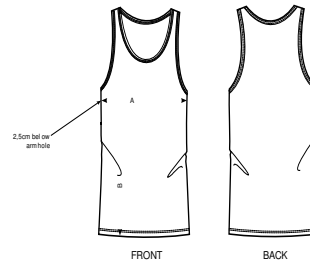

**MEN / TANK
TOPS
STANLEY RUNS**

STTM551

The men's tank top

Single Jersey
100% Organic ring-spun Combed Cotton
155 GSM

- Sleeveless
- Self fabric binding on neck collar and armhole with narrow double topstitch
- Bottom hem with narrow double topstitch

FITTED

S M L XL XXL

Size guide

WHITES

WHITE

COLORS

NAVY

BLACK

ESSENTIAL HEATHERS

HEATHER GREY

DARK HEATHER GREY

SIZES		S	M	L	XL	XXL
A	Half Chest	45	48	51	54	57
B	Body Length	69.5	71.5	73.5	75.5	77.5

Combo options

Stella Dreams

Printing Specifications

Fits all kind of printing techniques. Please visit our website for more information.