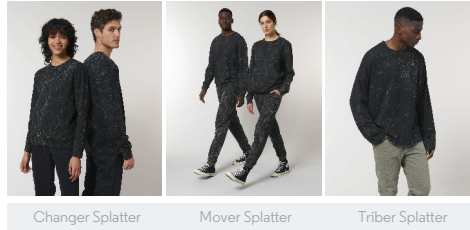

UNISEX T-SHIRTS
STTU786-CREATOR SPLATTER

COLORS

G DIED BLACK
SPLATTER

The unisex splatter t-shirt

Medium Fit

- Set-in sleeve
- 1x1 rib at neck collar
- Inside back neck tape in self fabric
- Sleeve hem and bottom hem with wide double needle topstitch
- Garment dyed product, each garment may vary in appearance, colour may bleed, follow our care label
- Special wash effect will have uneven coverage on each garment
- Read carefully print recommendations

Combo options

Shell : Single Jersey , 100% Cotton - Organic Ring Spun Combed , Garment washed , Garment dyed , 155 GSM

Printing Specifications

For suitable print techniques, please download our printing guide