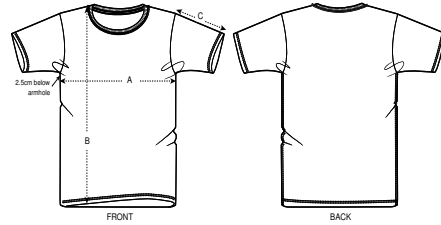

WOMEN / T-SHIRTS
STELLA FRINGES

 70 per box

STTW010

The women's heavy T-shirt

Single Jersey
100% Organic ring-spun Combed Cotton
200 GSM

- Set-in sleeve
- Dropped shoulder
- 1x1 rib neck collar
- Self fabric tape on inside back neck and across the shoulders with double chain topstitch
- Sleeve hem and bottom hem with flatlock topstitch
- Side seams with flatlock topstitch

RELAXED FIT

XS S M L

Size guide

WHITES

WHITE

COLORS

CANDY PINK

CRYSTAL STONE

LILAC PEAK

CHAMELEON GREEN

BLACK

SIZES		XS	S	M	L
A	Half Chest	46.5	49	52	55
B	Body Length	60	62	64	66
C	Sleeve Length	20	21	22	22

Printing Specifications

Fits all kind of printing techniques. Please visit our website for more information.