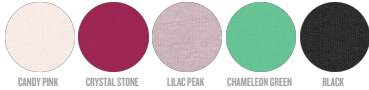

WOMEN / T-SHIRTS
STELLA FRINGES

 70 per box

STTW010

The women's heavy T-shirt

Single Jersey
100% Organic ring-spun Combed Cotton
200 GSM

- Set-in sleeve
- Dropped shoulder
- 1x1 rib neck collar
- Self fabric tape on inside back neck and across the shoulders with double chain topstitch
- Sleeve hem and bottom hem with flatlock topstitch
- Side seams with flatlock topstitch

RELAXED FIT

XS S M L

Size guide

WHITES

WHITE

COLORS

CANDY PINK

CRYSTAL STONE

LILAC PEAK

CHAMELEON GREEN

BLACK

SIZES		XS	S	M	L
A	Half Chest	46.5	49	52	55
B	Body Length	60	62	64	66
C	Sleeve Length	20	21	22	22

Printing Specifications

Fits all kind of printing techniques. Please visit our website for more information.

STANLEY/STELLA

Wash similar colours together, do not iron on print, wash and iron inside out.