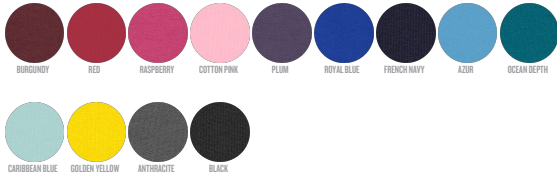

WOMEN TANK TOPS
STELLA DREAMER

STTW013

The iconic women's tank top

Single Jersey
100% Organic ring-spun combed cotton
120 GSM

- Sleeveless
- 1x1 rib binding at neck collar and armhole with narrow double topstitch
- Inside back neck tape in self fabric
- Bottom hem with narrow double topstitch

FITTED

XS	S	M	L	XL	XXL*
----	---	---	---	----	------

Size guide

SIZES	XS	S	M	L	XL	XXL
A Half Chest	37.5	40	43	46	49	52
B Body Length	63	65	67	69	70	70

WHITES

COLORS

ESSENTIAL HEATHERS

SPECIAL HEATHERS

*Size available on limited number of colours

Please check our webshop for latest information

Combo options

Stanley Specter

Printing Specifications

Fits all kinds of print techniques. Please download our printing guide for details.

Wash similar colours together, do not iron on print, wash and iron inside out.

STANLEY/STELLA