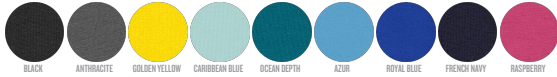

WOMEN TANK TOPS
STTWO13 - STELLA DREAMER

The women's fitted tank top

Fitted

- Sleeveless
- 1x1 rib binding at neck collar and armhole with narrow double topstitch
- Inside back neck tape in self fabric
- Bottom hem with narrow double topstitch

Combo options

WHITES

COLORS

ESSENTIAL HEATHERS

SPECIAL HEATHERS

Shell : Single Jersey , 100% Cotton - Organic Ring Spun Combed , Fabric washed , 120 GSM

Printing Specifications

For suitable print techniques, please download our printing guide

Certifications & memberships

Wash Instructions

Wash similar colours together, do not iron on print, wash and iron inside out.