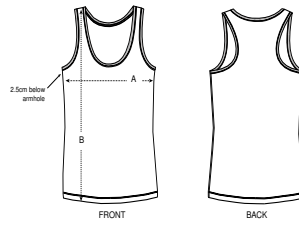

SIZES		XS	S	M	L	XL	XXL
A	Half Chest	37.5	40	43	46	49	52
B	Body Length	63	65	67	69	70	70

Some sizes are only available on a limited number of colours. Please check our webshop for latest information

PACKING

SIZES	XS	S	M	L	XL	XXL
PCS/BAG	5	5	5	5	5	5
PCS/BOX	100	100	100	100	100	100