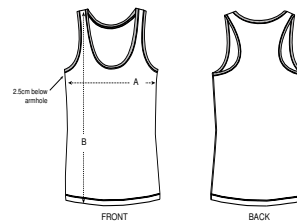

WOMEN TANK TOPS
STELLA DREAMER

STTW013

The iconic women's tank top

Single Jersey
100% Organic ring-spun combed cotton
120 GSM

- Sleeveless
- 1x1 rib binding at neck collar and armhole with narrow double topstitch
- Inside back neck tape in self fabric
- Bottom hem with narrow double topstitch

FITTED

XS	S	M	L	XL	XXL*
----	---	---	---	----	------

Size guide

SIZES	XS	S	M	L	XL	XXL
A Half Chest	37.5	40	43	46	49	52
B Body Length	63	65	67	69	70	70

WHITES

COLORS

ESSENTIAL HEATHERS

SPECIAL HEATHERS

*Size available on limited number of colours

Please check our webshop for latest information

Combo options

Stanley Specter

Printing Specifications

Fits all kinds of print techniques. Please download our printing guide for details.