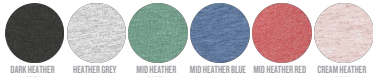

ESSENTIAL HEATHERS

SPECIAL HEATHERS

Shell : Single Jersey , 100% Cotton - Organic Ring Spun Combed , Fabric washed , 120 GSM

Printing Specifications

For suitable print techniques, please download our printing guide