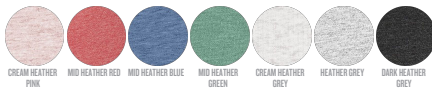

WOMEN TANK TOPS
STELLA DREAMER

STTW013

The iconic women's tank top

Single Jersey
100% Organic ring-spun combed cotton
120 GSM

- Sleeveless
- 1x1 rib binding at neck collar and armhole with narrow double topstitch
- Inside back neck tape in self fabric
- Bottom hem with narrow double topstitch

FITTED

XS	S	M	L	XL	XXL*
----	---	---	---	----	------

Size guide

SIZES	XS	S	M	L	XL	XXL
A Half Chest	37.5	40	43	46	49	52
B Body Length	63	65	67	69	70	70

WHITES

COLORS

ESSENTIAL HEATHERS

SPECIAL HEATHERS

*Size available on limited number of colours

Please check our webshop for latest information

Combo options

Stanley Specter

Printing Specifications

Fits all kinds of print techniques. Please download our printing guide for details.