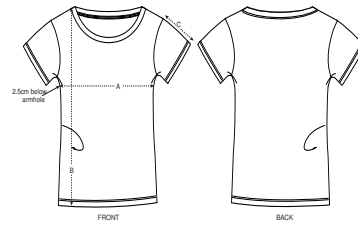

WOMEN T-SHIRTS
STELLA LOVER

STTW017

The iconic women's t-shirt

Single Jersey
100% Organic ring-spun combed cotton
120 GSM

- Set-in sleeve
- Self fabric at neck collar
- Inside back neck tape in self fabric
- Sleeve hem and bottom hem with narrow double topstitch

MEDIUM FIT

XS	S	M	L	XL	XXL*
----	---	---	---	----	------

Size guide

SIZES	XS	S	M	L	XL	XXL
A Half Chest	42	44.5	47.5	50.5	53.5	56.5
B Body Length	62	64	66	68	69	69
C Sleeve Length	15	15	16	16	17	17

WHITES

COLORS