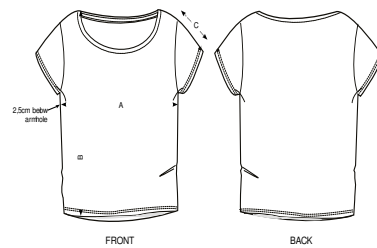

WOMEN T-SHIRTS  
**STELLA GLOWS MODAL**

STTW031

**The women's boat neck t-shirt**

Single Jersey  
 100% Modal  
 140 GSM

- Set-in sleeve
- Folded neck collar with inside taping and single topstitch
- Sleeve hem and bottom hem with narrow double topstitch

RELAXED FIT

Size guide

	SIZES	XS	S	M	L	XL
A	Half Chest	43.5	46	49	52	55
B	Body Length	60	62	64	66	67
C	Sleeve Length	11	11	12	12	13

Printing Specifications

Fits all kind of printing techniques. Please visit our website for more information.