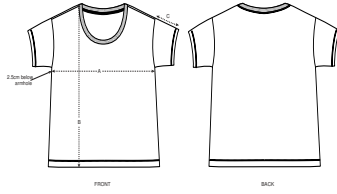

WOMEN T-SHIRTS  
**STTW036- STELLA CHILLER**

**The women's scoop neck relaxed fit t-shirt**

Relaxed Fit

- Set-in sleeve
- Dropped shoulder
- 1x1 rib at neck collar
- Inside back neck tape in single jersey
- Sleeve hem and bottom hem with narrow double topstitch

Shell : Single Jersey , 100% Cotton - Organic Ring Spun Combed , Fabric washed , 120 GSM

WHITES

COLORS

ESSENTIAL

HEATHERS

SPECIAL

HEATHERS

Printing Specifications

For suitable print techniques, please download our printing guide

Certifications & memberships

Wash Instructions

Wash similar colours together, do not iron on print, wash and iron inside out.

SIZES		XS	S	M	L	XL	XXL
A	Half Chest	46	48.5	51.5	54.5	57.5	60.5
B	Body Length	58	60	62	64	65	67
C	Sleeve Length	11	11	12	12	13	13

### PACKING

SIZES	XS	S	M	L	XL	XXL
PCS/BAG	5	5	5	5	5	5
PCS/BOX	100	100	100	100	100	100