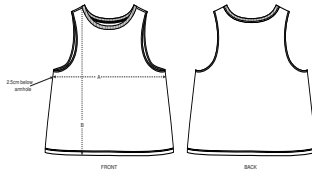

#### Wash Instructions

Wash similar colours together, do not iron on print, wash and iron inside out.

SIZES		XS	S	M	L	XL
A	Half Chest	45.5	48	51	54	56
B	Body Length	52	54	56	58	59