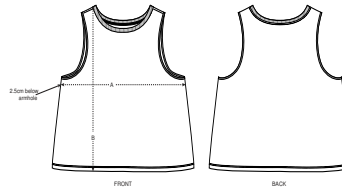

WOMEN TANK TOPS
STELLA DANCER

STTW038

The women's cropped tank top

Single Jersey
100% Organic ring-spun combed cotton
120 GSM

- Sleeveless
- 1x1 rib at neck collar and armhole
- Inside back neck tape in self fabric
- Bottom hem with narrow double topstitch

RELAXED FIT

XS	S	M	L	XL
----	---	---	---	----

Size guide

SIZES		XS	S	M	L	XL
A	Half Chest	45.5	48	51	54	56
B	Body Length	52	54	56	58	59

Printing Specifications

Fits all kinds of print techniques. Please download our printing guide for details.