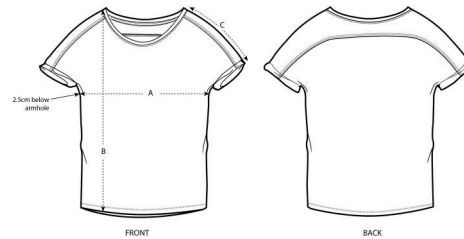

### SPECIAL HEATHERS

HEATHER GREY  
SLUB

SIZES		XS	S	M	L
A	Half Chest	53.5	56	59	62
B	Body Length	61	63	65	67
C	Sleeve Length	24	24.5	25	25.5