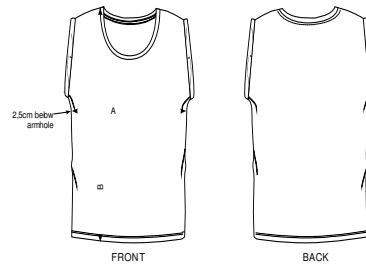

**WOMEN / TANK
TOPS
STELLA INVITES SLUB**

 100 per box

STTW063

The women's scoop neck tank top

Slub Loose Knit Single Jersey
100% Organic ring-spun Combed Cotton
130 GSM

- Sleeveless
- Self fabric at neck collar
- Inside back neck tape in self fabric
- Rolled up armholes with bartacks
- Bottom hem with narrow double topstitch

MEDIUM FIT

XS S M L

Size guide

WHITES

WHITE

COLORS

BLACK

SIZES		XS	S	M	L
A	Half Chest	39.5	42	45	48
B	Body Length	64	66	68	70

Printing Specifications

Fits all kind of printing techniques. Please visit our website for more information.

Wash similar colours together, do not iron on print, wash and iron inside out. Reshape while damp, lay flat to dry. Put garment in wash bag before washing.