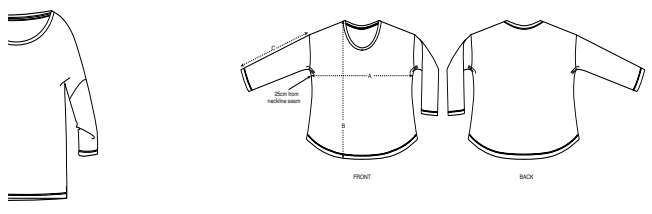

WOMEN T-SHIRTS
STELLA WAVER SLUB

 50 per box

STTW114

The women's 3/4 sleeve dropped shoulder t-shirt

Slub Single Jersey
 100% Organic ring-spun combed cotton
 130 GSM

- Dropped shoulder
- Self fabric at neck collar
- Inside back neck tape in self fabric
- Sleeve hem and bottom hem with narrow double topstitch
- Bottom hem slightly curved

RELAXED FIT

XS	S	M	L	XL	XXL
----	---	---	---	----	-----

Size guide

SIZES		XS	S	M	L	XL	XXL
A	Half Chest	53.5	56	59	62	65	68
B	Body Length	60	62	64	66	67	67
C	Sleeve Length	36.5	37.5	38.5	38.5	39	39

Printing Specifications

Fits all kinds of print techniques. Please download our printing guide for details.

WHITES

COLORS

SPECIAL HEATHERS

STANLEY/STELLA

Wash similar colours together, do not iron on print, wash and iron inside out. Reshape while damp, lay flat to dry.