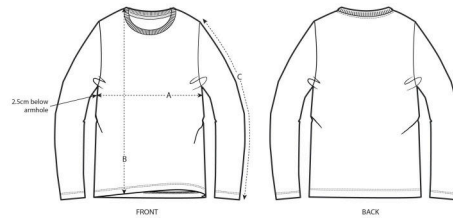

### ESSENTIAL HEATHERS

HEATHER GREY

DARK HEATHER BLUE

SIZES		S	M	L	XL	XXL
A	Half Chest	48	51	54	57	60
B	Body Length	69.5	71.5	73.5	75.5	77.5
C	Sleeve Length	66	67	68	69	70