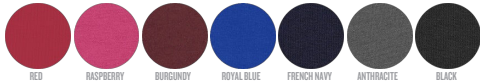

COLORS

RED RASPBERRY BURGUNDY ROYAL BLUE FRENCH NAVY ANTHRACITE BLACK