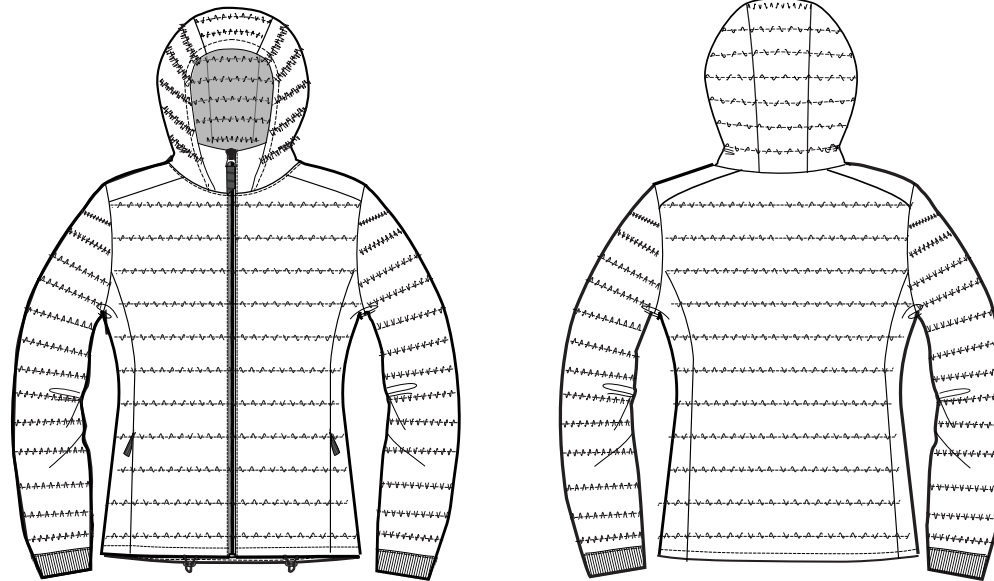

STELLA VOYAGER WOOL-LIKE

100% Recycled Polyester

SCREEN PRINT	✘	NEED SPECIAL INKS AND ADDITIVES FOR LOW CURING TEMPERATURE
TRANSFER DTF, FLOCK, SCREEN	✔	MAX 130°C / 2-3 BARS / BAKING PAPER ANTI-MIGRATION LAYER RECOMMENDED USE TYPE OF GLUE ADEQUATE FOR PRESS T° STEAM AFTER PRESS TO LIMIT SHINY MARKS
D.T.G.	✘	INSTEAD USE TRANSFER (FOLLOW TRANSFER RECOMMENDATIONS)
EMBROIDERY	✔	DIRECT EMBROIDERY, STITCHED PATCH, LOOP LABELS...

STANLEY/STELLA