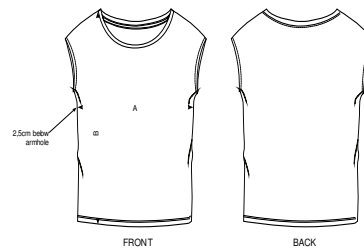

STTW245

**The women's modal sleeveless t-shirt**

Single Jersey  
 100% Modal  
 140 GSM

- Sleeveless
- Neck collar in self fabric
- Inside back neck tape in self fabric
- Armhole with single topstitch
- Bottom hem with double topstitch

**RELAXED FIT**

XS	S	M	L	XL
----	---	---	---	----

Size guide

SIZES		XS	S	M	L	XL
A	Half Chest	44.5	47	50	53	56
B	Body Length	58	60	62	64	65

Printing Specifications

Fits all kind of printing techniques. Please visit our website for more information.