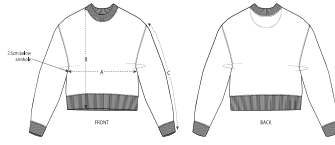

SIZES		XS	S	M	L	XL	XXL
A	Half Chest	47.5	50	53	56	59	62
B	Body Length	49.5	51.5	53.5	55.5	56.5	57.5
C	Sleeve Length	50	50	51	51.5	52	52

PACKING

SIZES		XS	S	M	L	XL	XXL
	PCS/BAG	5	5	5	5	5	5
	PCS/BOX	20	20	20	20	20	20